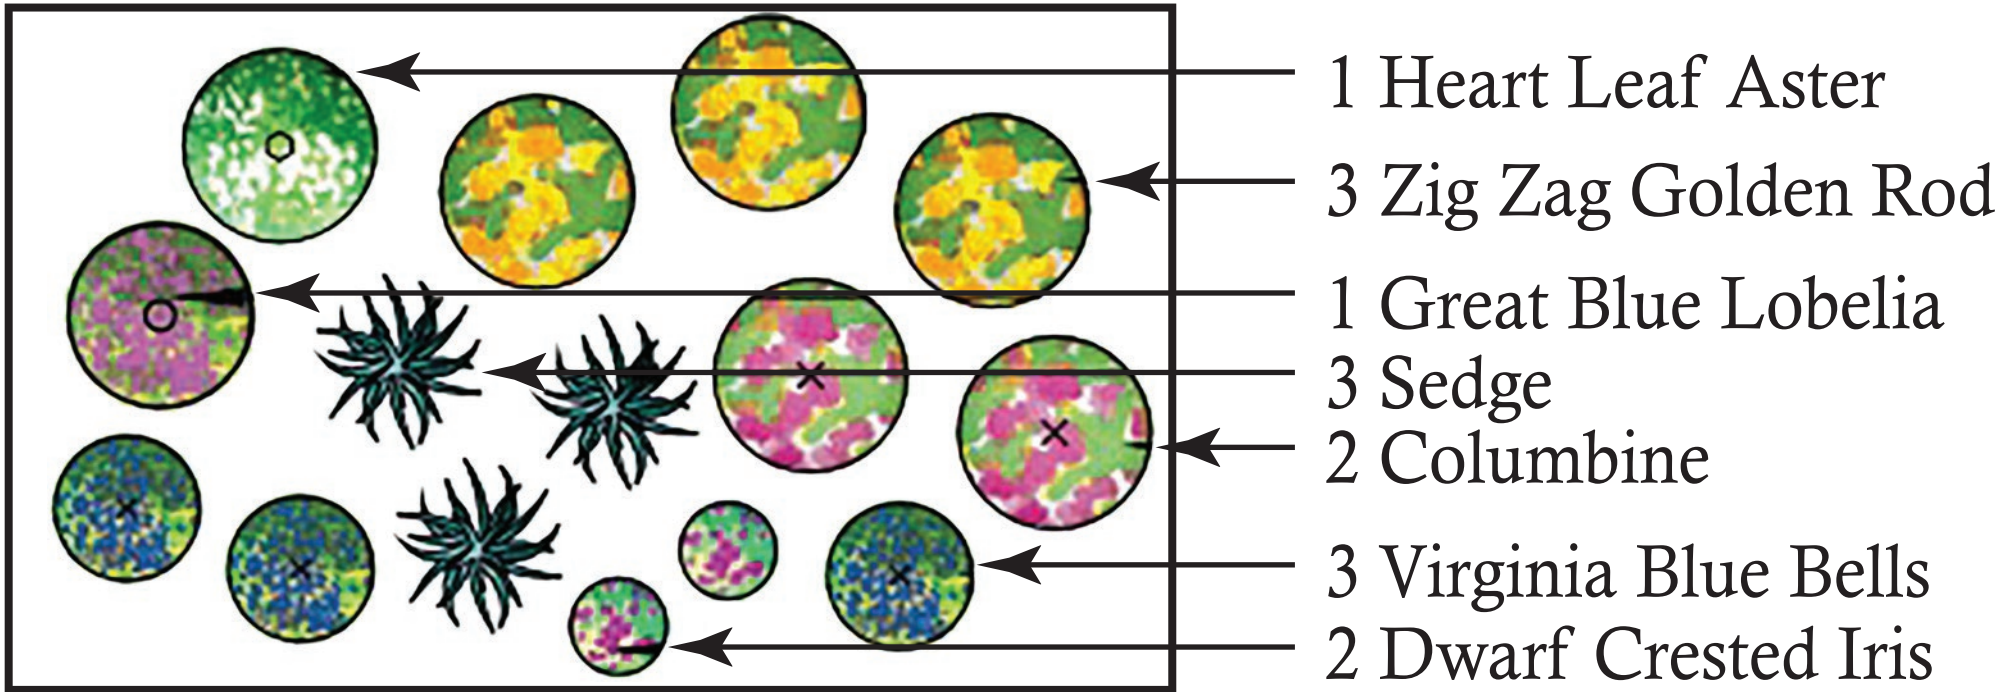

Shade Mix Plan – 16 Count Design

7' x 12' Bed Dimensions