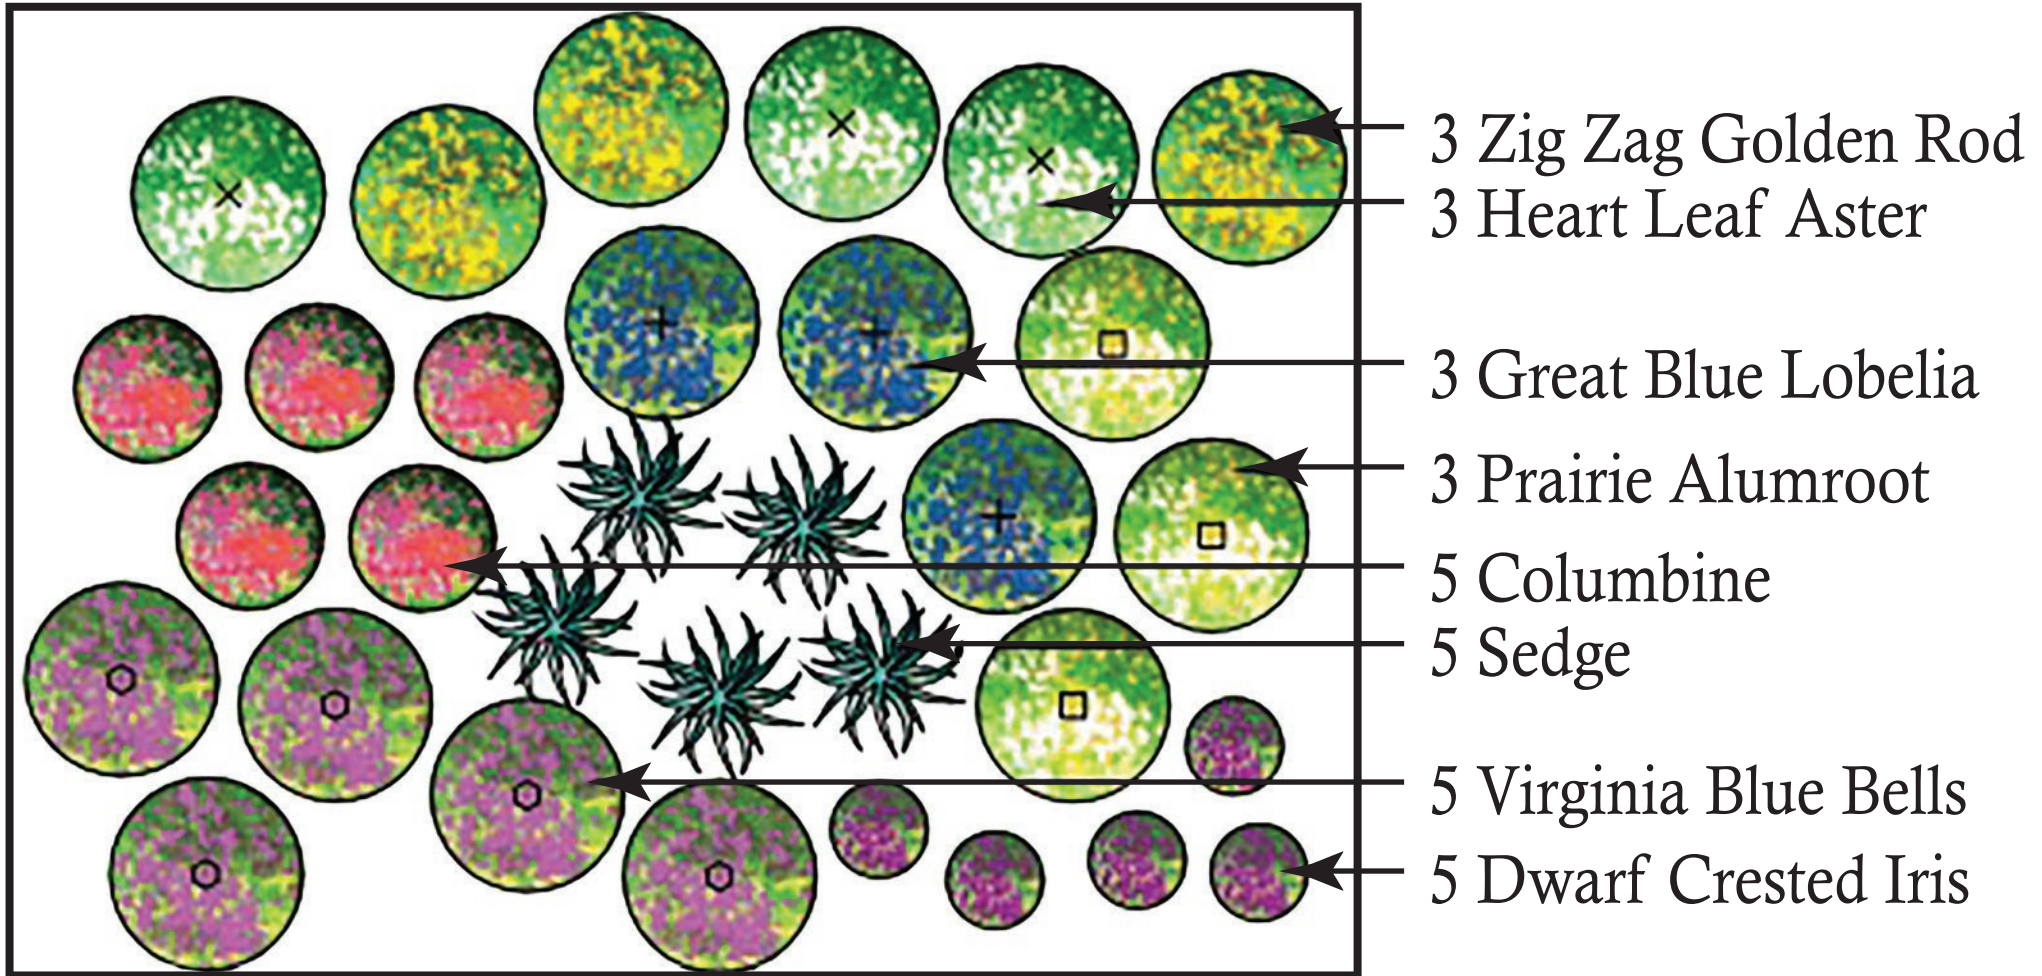

# Shade Mix Plan – 32 Count Design

10' x 14' Bed Dimensions