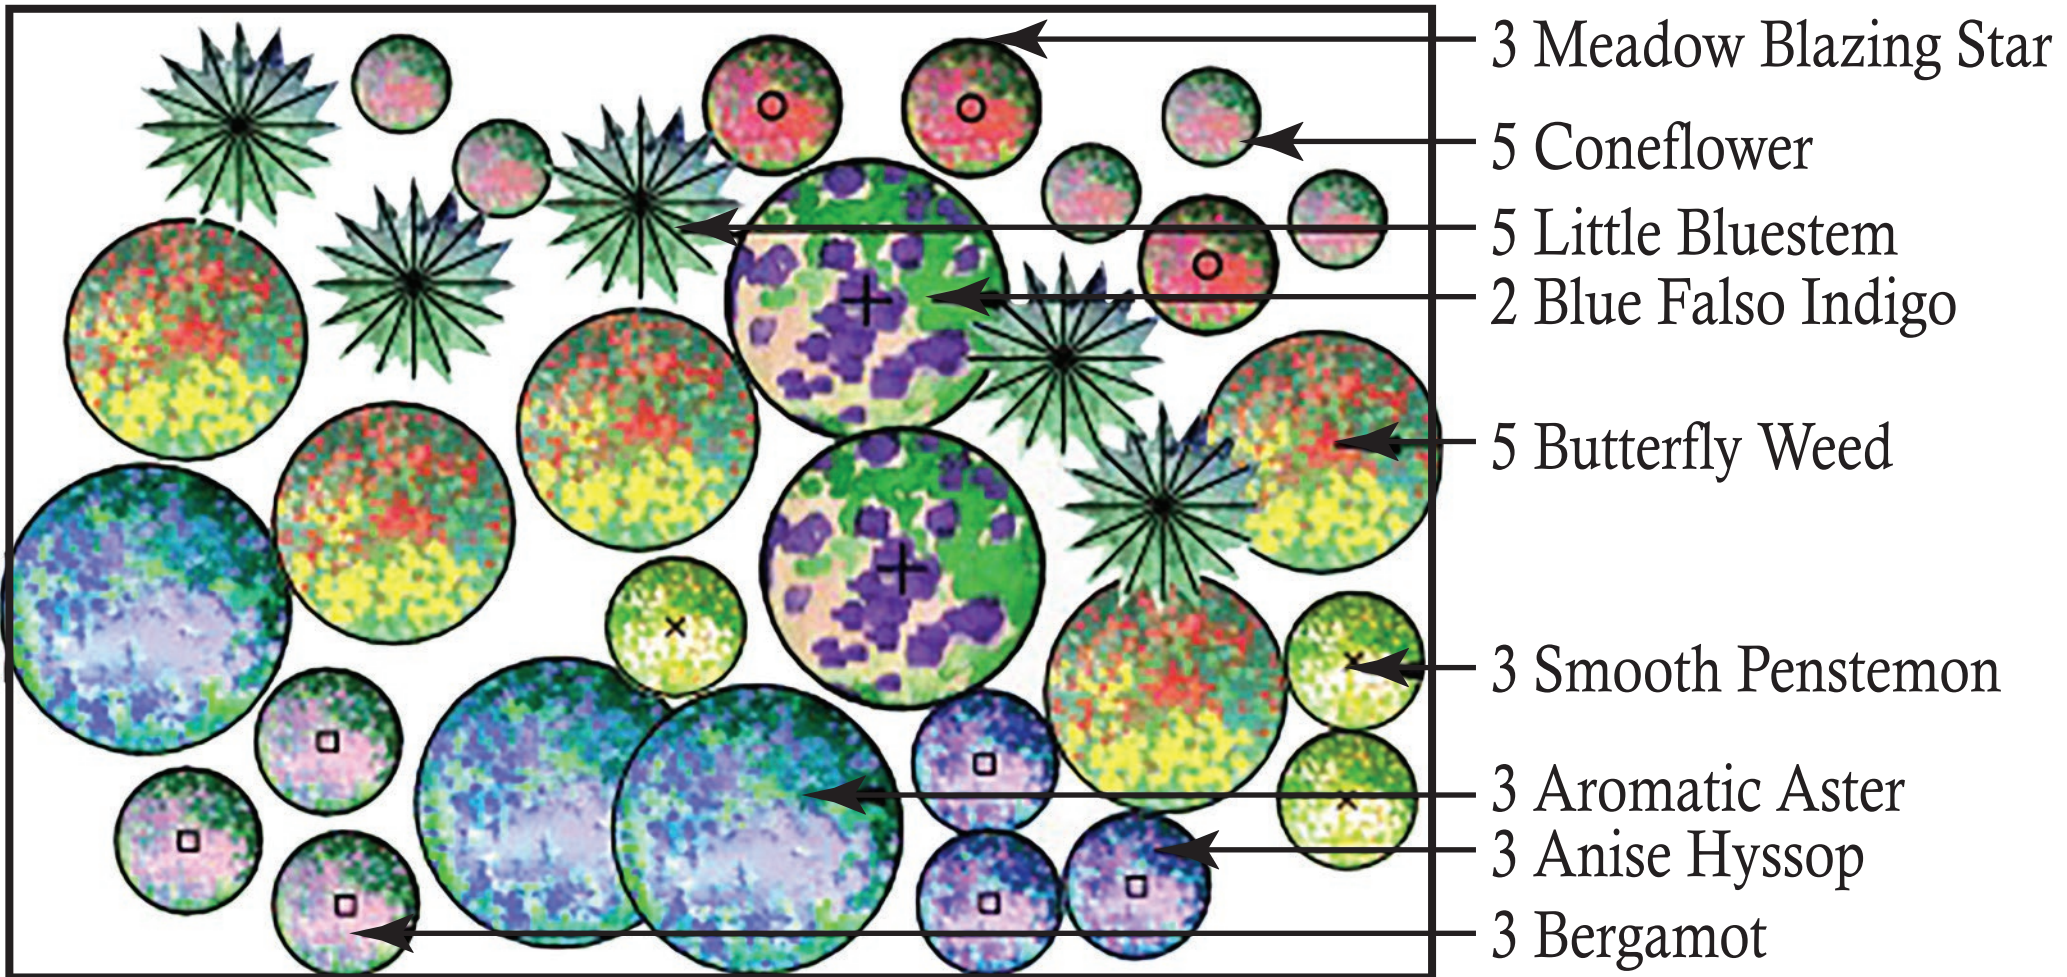

# Sunny Mix Plan – 32 Count Design

10' x 15' Bed Dimensions