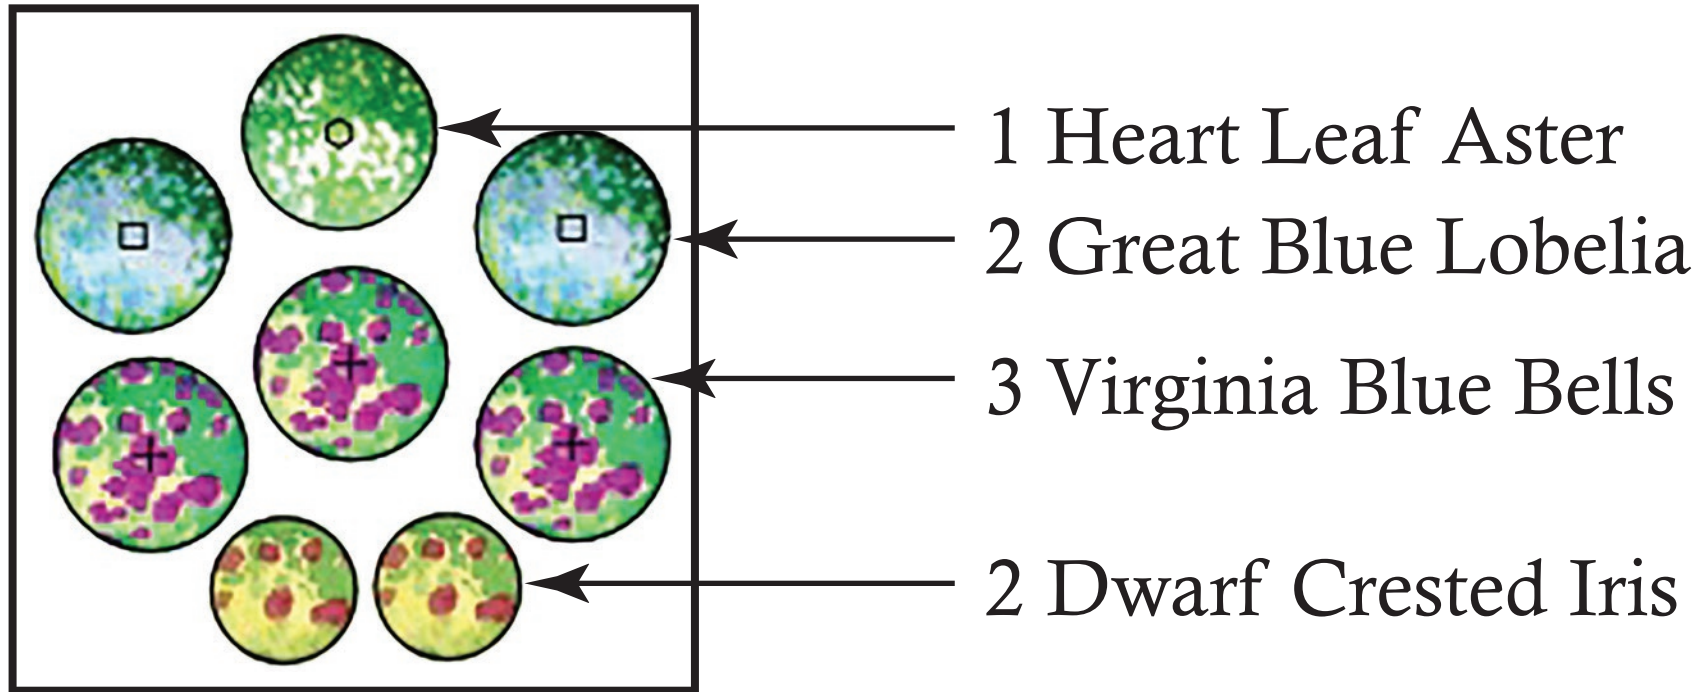

# Shade Mix Plan – 8 Count Design

7' x 7' Bed Dimensions