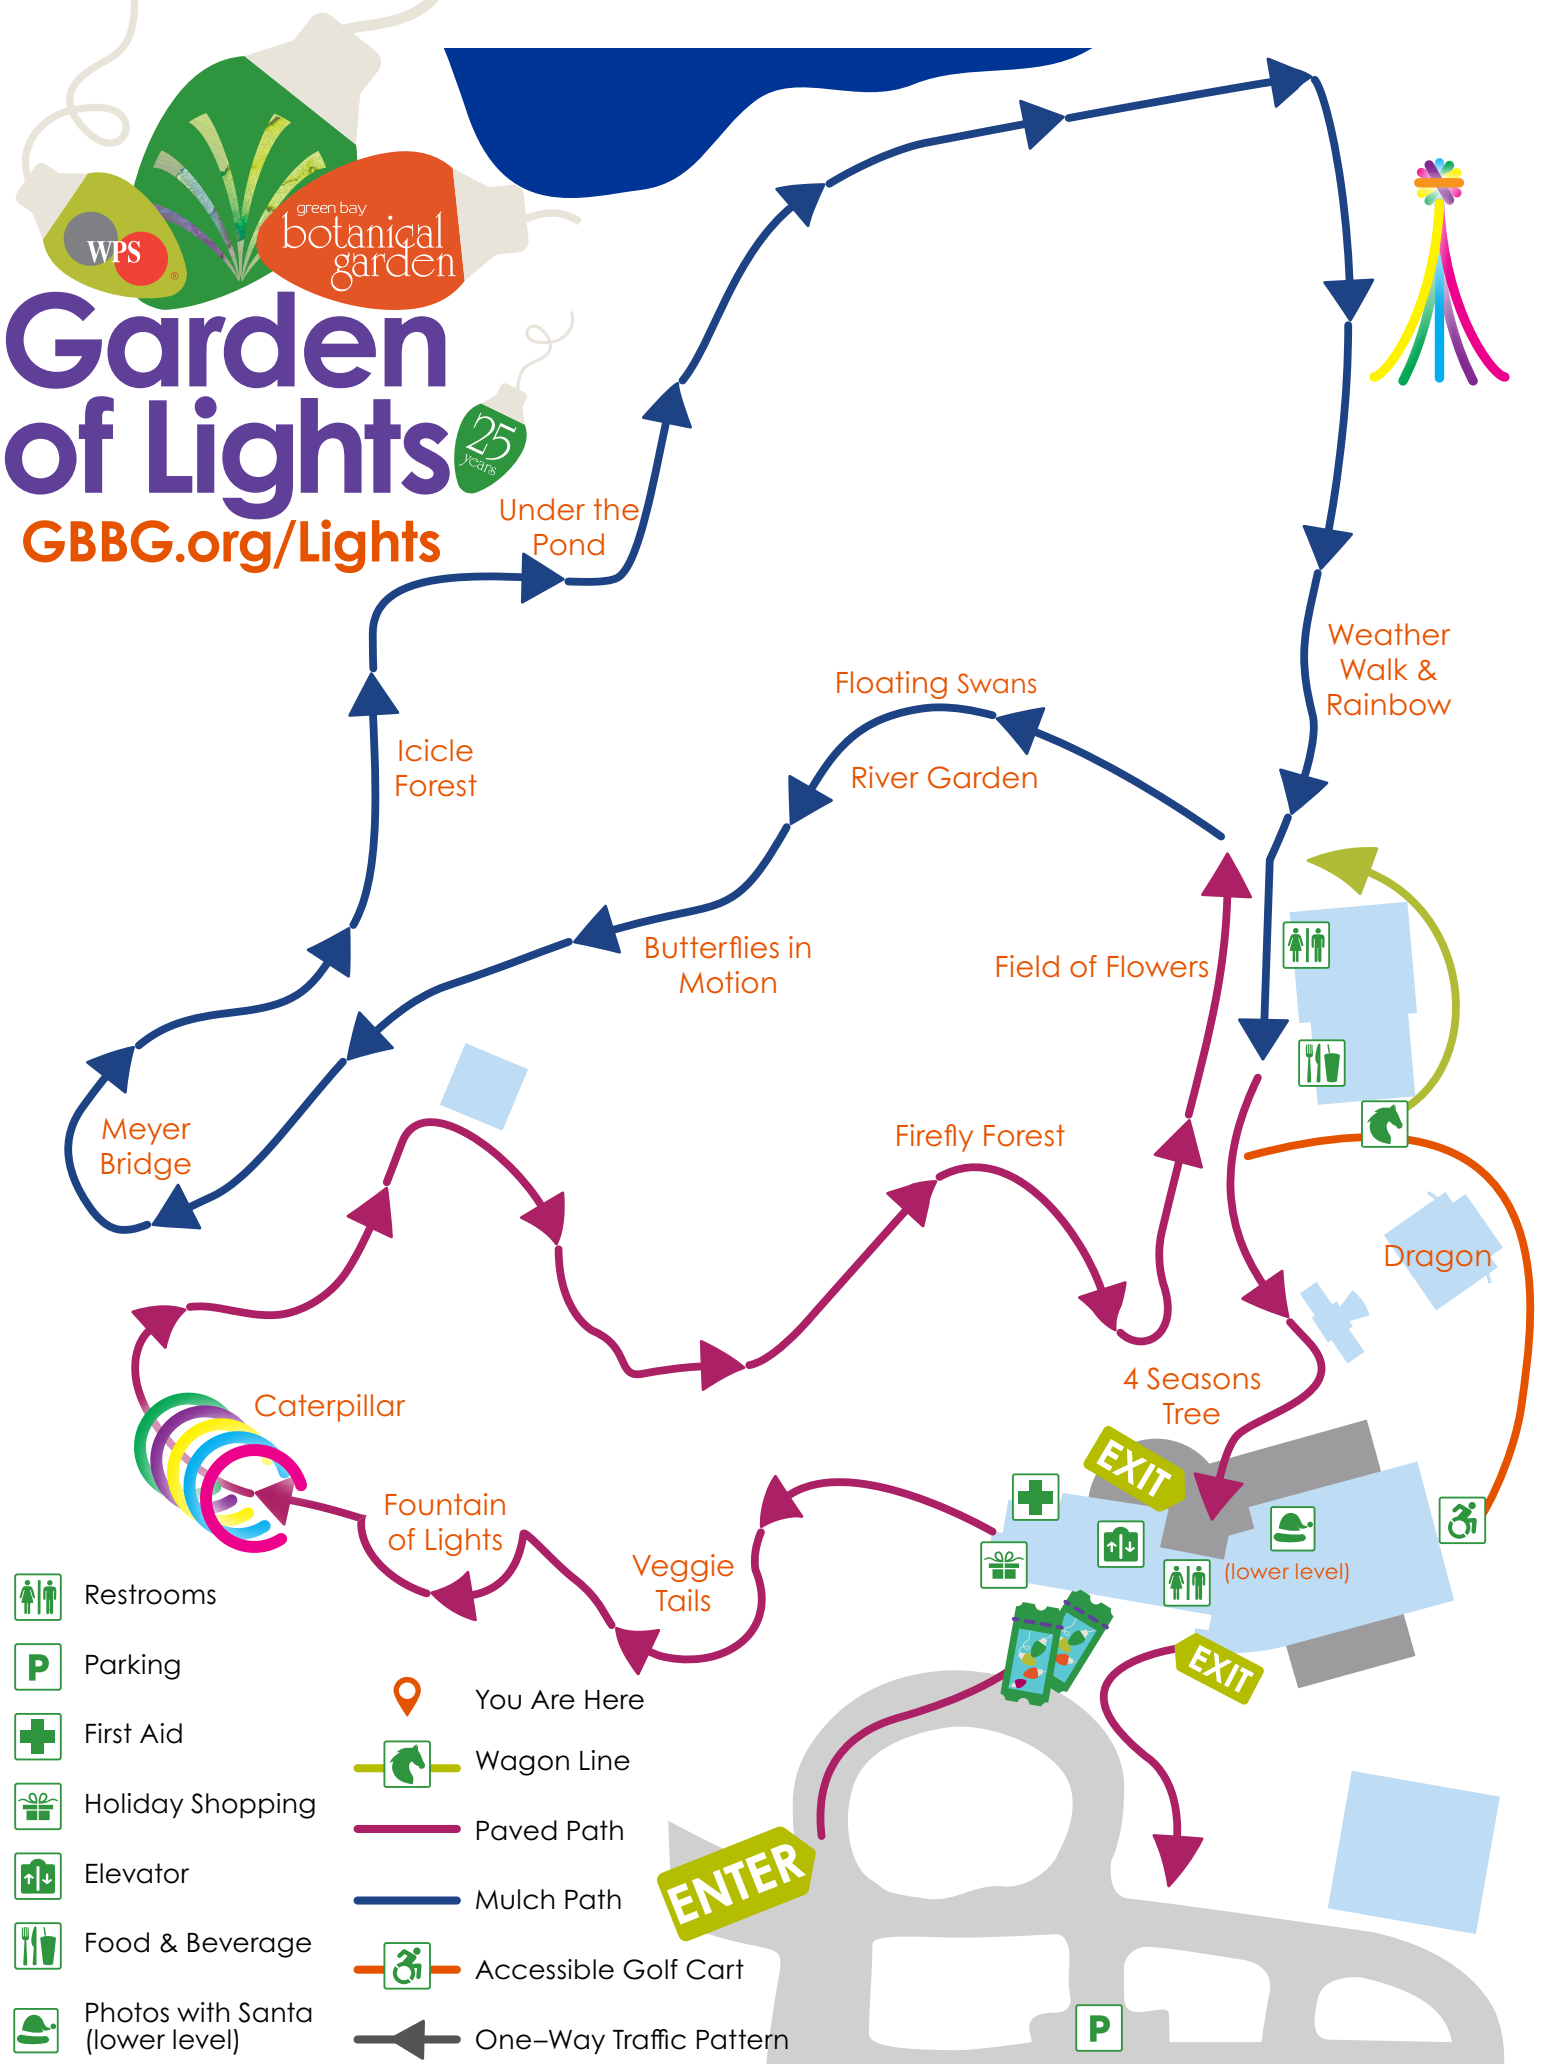

# Garden of Lights

GBBG.org/Lights

25 years

Under the Pond

Icicle Forest

Meyer Bridge

Butterflies in Motion

Floating Swans

River Garden

Weather Walk & Rainbow

Field of Flowers

Firefly Forest

Dragon

4 Seasons Tree

Fountain of Lights

Veggie Tails

Caterpillar

Restrooms

Parking

First Aid

Holiday Shopping

Elevator

Food & Beverage

Photos with Santa (lower level)

You Are Here

Wagon Line

Paved Path

Mulch Path

Accessible Golf Cart

One-Way Traffic Pattern

ENTER

EXIT