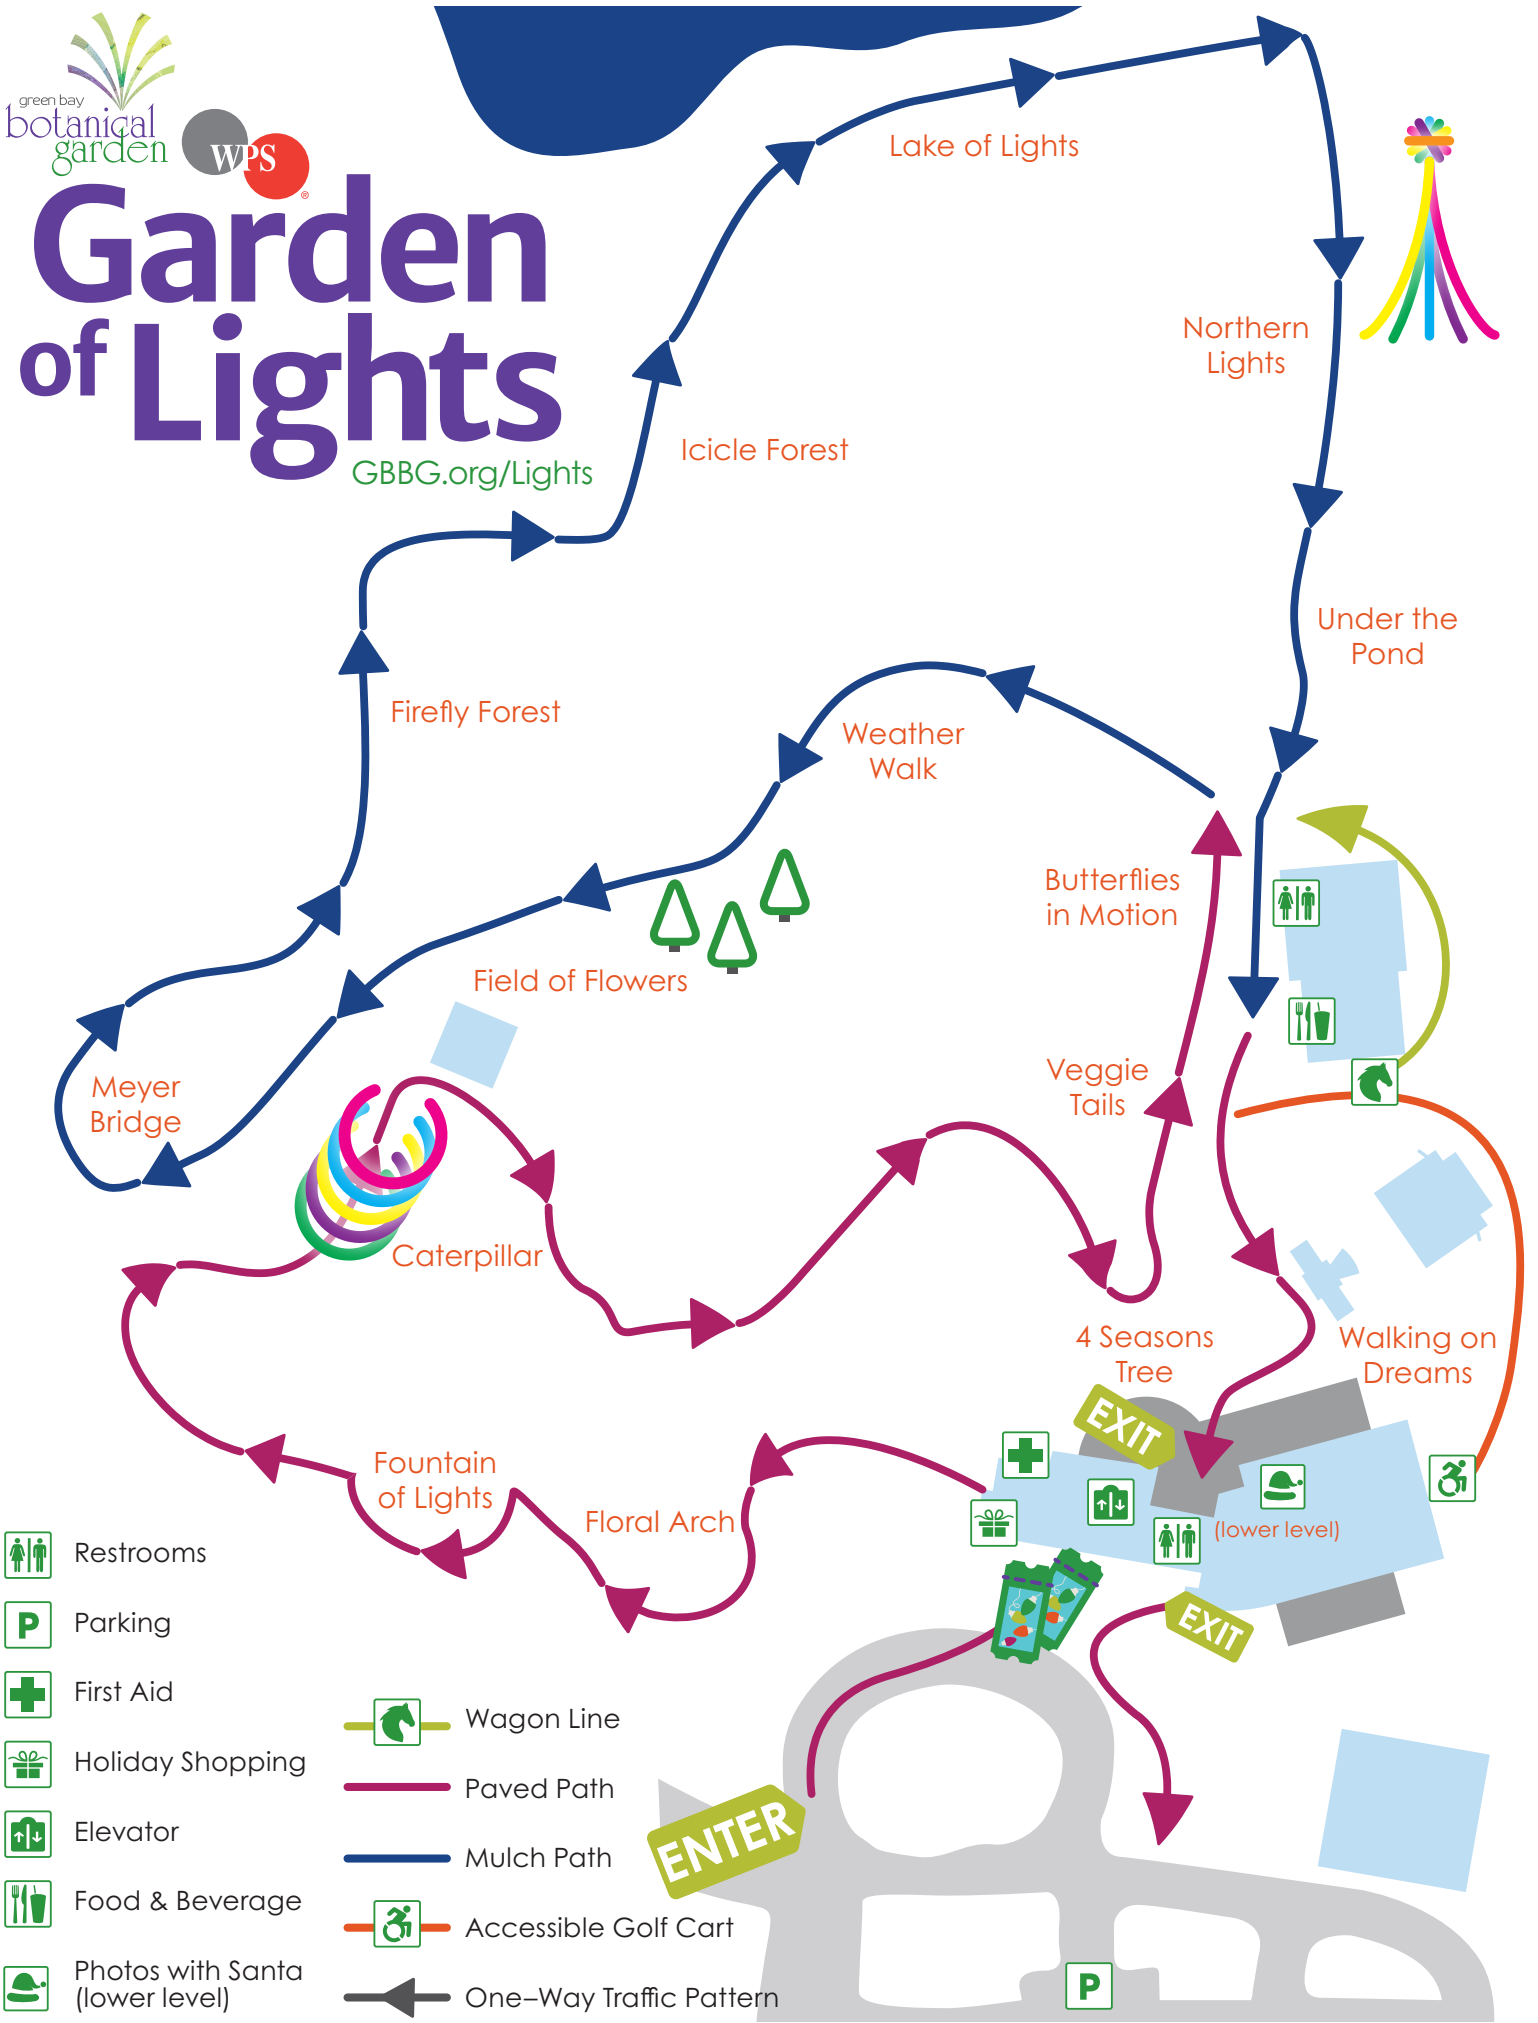

Garden of Lights

GBBG.org/Lights

-  Restrooms
-  Parking
-  First Aid
-  Holiday Shopping
-  Elevator
-  Food & Beverage
-  Photos with Santa (lower level)
-  Wagon Line
-  Paved Path
-  Mulch Path
-  Accessible Golf Cart
-  One-Way Traffic Pattern