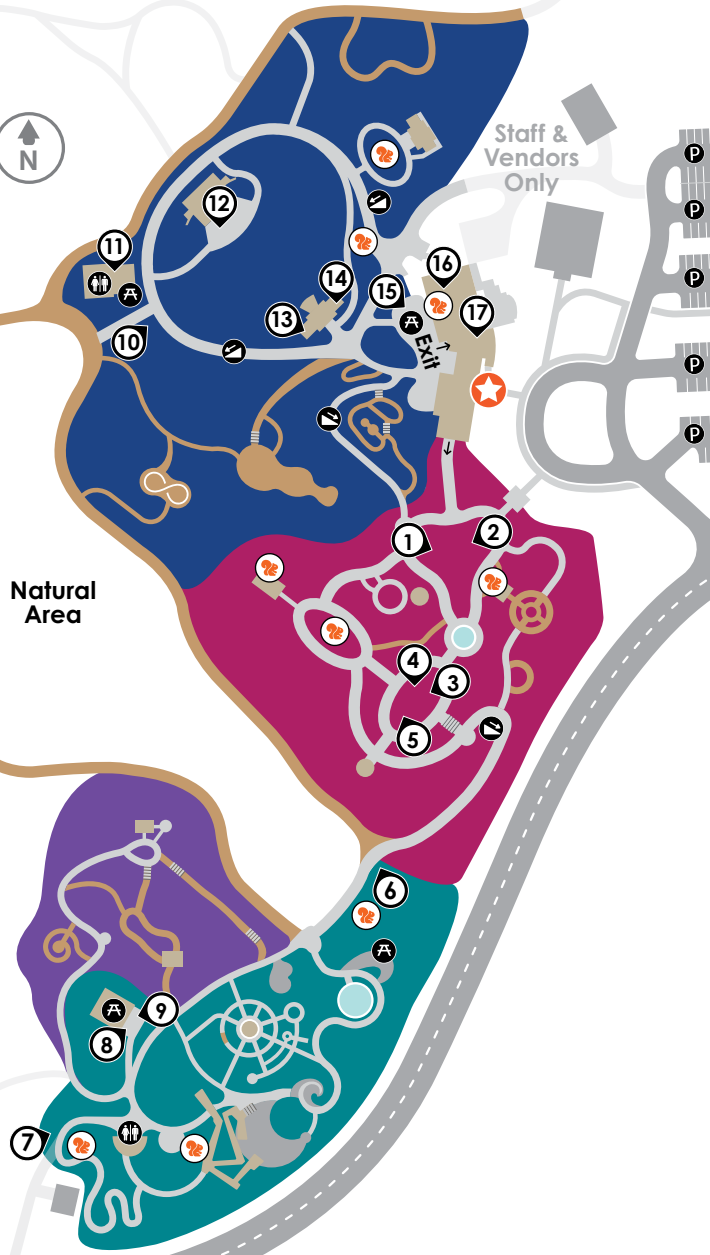

Fall Family Festival

Snap a photo of the map to guide you as you explore!

Natural Area

Join Today & Save \$10

Join as a new member today and receive \$10 off your membership. Embark on a new adventure with every visit!

Ask a Guest Experience Associate at the front desk for more information.

Map Key

Visitor Center/Entrance

Restrooms & Hydration Station

First Aid

Gift Shop

Information

Elevator

Activities & Crafts

You Are Here

Restrooms & Hydration Station

Paved Wheel-Friendly Path

Parking

Natural Path
Not recommended for wheels. No motorized scooters.

Picnic Area

Buildings/Structures

Activities are 9 am–4 pm unless otherwise noted.
\$ = Paid Refreshments

1. **Scott Hill | Oneida Painter/Sculptor**
Demos at 9:30 am | 10:30 am | 2:30 pm
2. **Jennifer Jordan | Oneida Beadwork Artist**
9 am–1 pm
3. **Brown County Beekeepers Association**
4. **Oneida Purple Loosestrife Biocontrol Project**
10 am–2 pm
5. **Bay Area Bonsai Society**
6. **Kids Dental Experts**
7. **Heritage Coffee | \$**
8. **Face Painting**
10 am–1 pm
Balloon Art
1–4 pm
9. **Cottontail Candy | \$**
10. **Taco Tones | \$**
11. **Concessions | \$**
10 am–2:30 pm
12. **Oneida Pow Wow Dancers Performance**
11 am–12 pm
Oneida Adult Smoke Dancers Performance
1–2 pm
13. **Northeast Wisconsin Master Gardeners Association**
14. **Wild Ones**
15. **Oneida Cannery | \$**
16. **Eliza Skenandore | Oneida Beadwork Artist**
Demos at 10 am | 12:30 pm | 3 pm
17. **Brown County Seed Library Harvesting Native Seeds**
1 pm